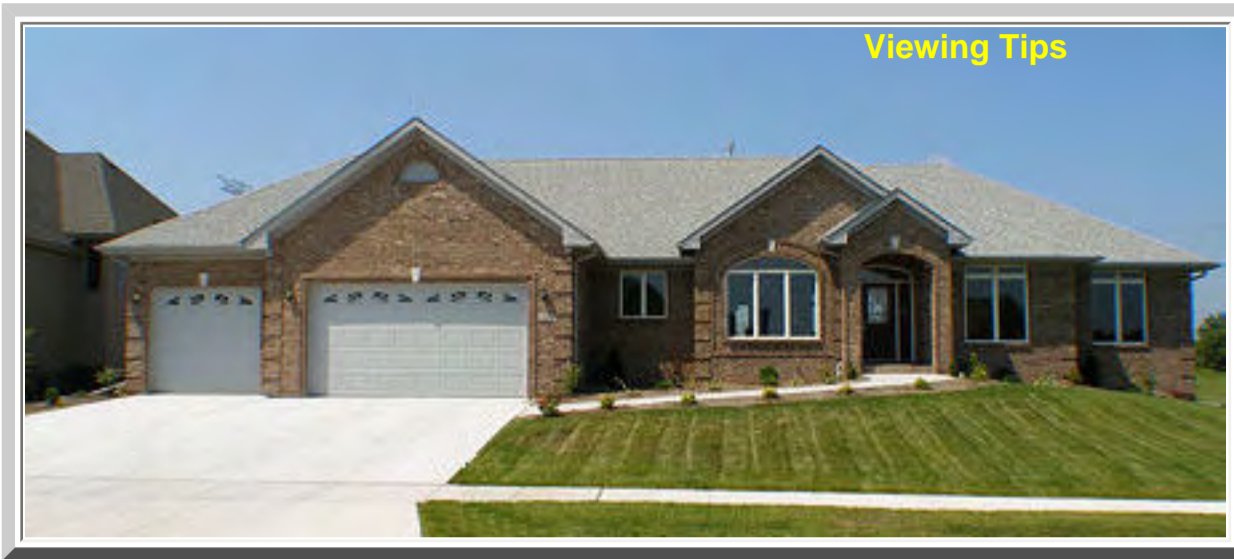

Ad Number: 1883 **Bedrooms: 3**
7372 W. Ridge Lane **Baths: 2.5**
Cherry Valley, Illinois **Garage: 4**
Boone County

Rockford For Sale By Owner LLC Area Information at RockfordLink.com

ADDITIONAL PICTURES

Asking price: \$389,000
Reduced
\$379,000

LOAN OPTIONS

www.rockfordfsbo.com

Quality construction built into every inch of this home. Full exposure located on Newburg Village Golf Course.

- | | |
|---|--|
| <ul style="list-style-type: none"> Fully exposed ranch 2,450 Square feet 4 car garage with 8 foot doors Full basement exposure in rear 10 foot ceiling in family room | <ul style="list-style-type: none"> 2 fireplaces Jacuzzi in master suite Hand finished oak floors and woodwork Granite countertops R-20 wall insulation, R-38 ceiling |
|---|--|